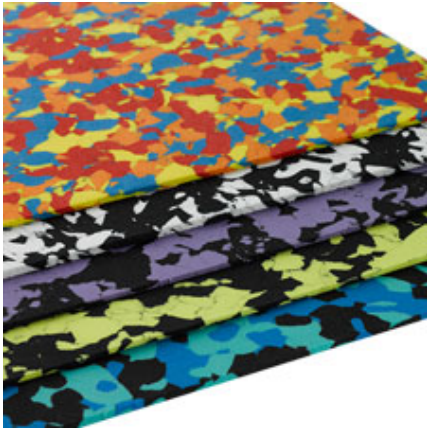

**ORTHOSFT-COLOURED**

EVA-soft foams by FREUDENBERG, padding- and cover material

- comfortably soft bedding
- washable
- very good deep-drawable
- SG-certification mark
- for sport- and kids-insoles

material	hardness	thickness in mm
Orthosoft citrus / black	40° Shore A	2,0
Orthosoft violet / black	40° Shore A	2,0
Orthosoft green / coloured	35° Shore A	2,5 / 4,0 / 5,0 / 8,0 / 10,0
Orthosoft motley	35° Shore A	2,5
Orthosoft black / white	40° Shore A	3,0