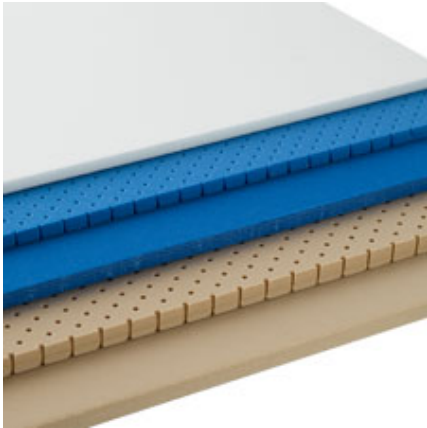

ORTHOSOFT

PE-soft foams, build-up-, padding and cover material

- comfortably soft bedding
- washable
- very good deep drawable
- skin-compatible

material	thickness in mm	design
Orthosoft 28° Shore A	4,0 / 6,0 / 8,0	white, blue, skin, perforated
Orthosoft 40° Shore A	3,0 / 5,0 / 10,0	white, blue, perforated